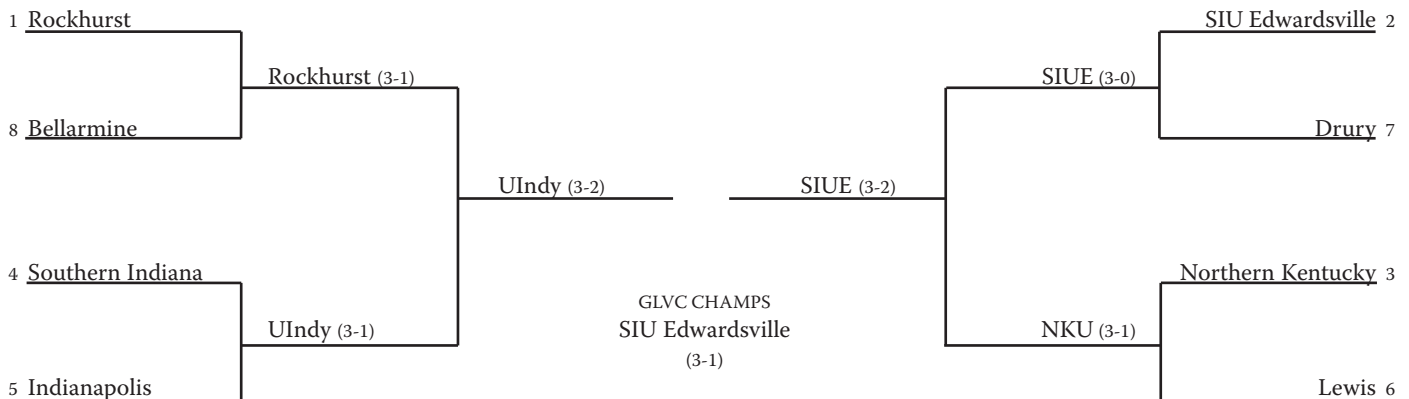

2005 GLVC TOURNAMENT RESULTS