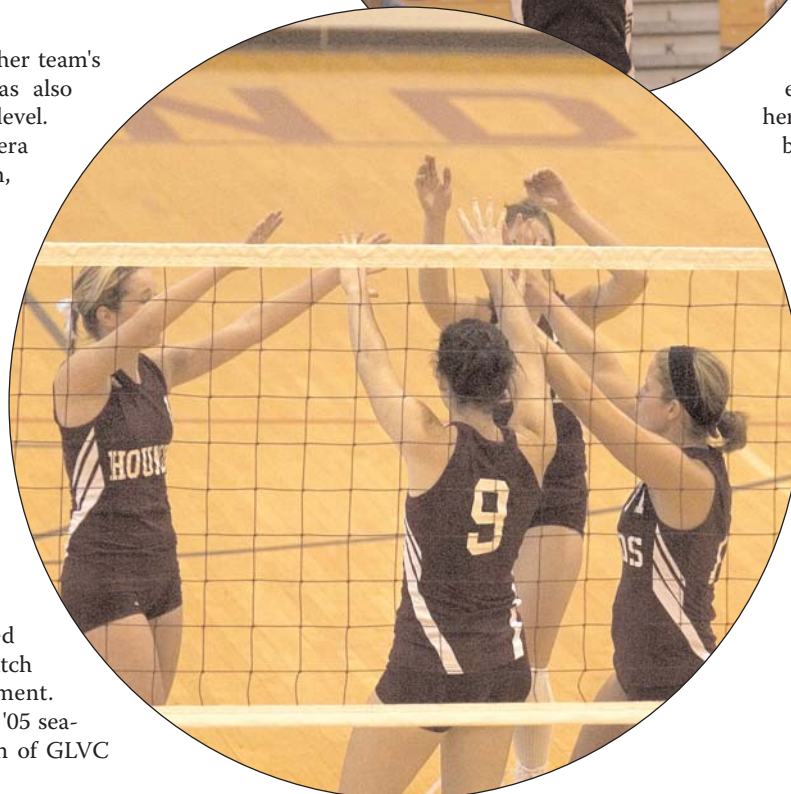

The loss may sting the most for the two seniors, but their accomplishments at Indianapolis should lend them comfort. Boling capped a successful term at UIndy with her 32nd collegiate double-double in her final match, registering 14 kills

and 16 digs. She finished as only the second Greyhound to surpass 1000 career kills and career digs. Huey finished her time at UIndy as the only player in the school's top ten in career kills and career assists.

As part of the class of 2006, Boling and Huey finished their college tenures with 102 total wins and seven conference tournament victories, both of which are UIndy records. In addition, they were part of the '03 team, the only Greyhound squad to capture a GLVC title and reach the NCAA II tourney.

Three Greyhounds' seasons were rewarded with post season accolades from the conference. Whitney Boling earned her third All-GLVC recognition by being named first team all-conference. Junior Lynne Ross and freshman Alyssa Carlotta garnered all-conference honorable mention.

Two team awards were also distributed. Boling was named the Greyhound MVP while freshman Beth Robbins earned the Kelso-Reid Mental Attitude Award.